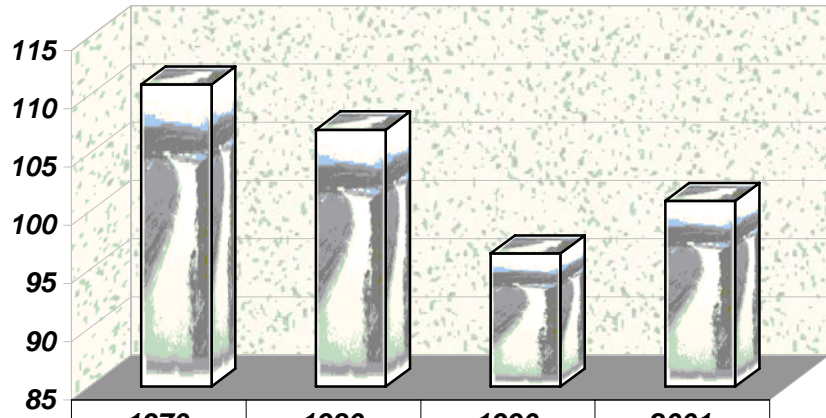

Sex Ratio (Women per 100 Men)
Census Years

| | | | | |
|---|---------------|---------------|--------------|---------------|
| <input type="checkbox"/> Sex Ratio (Women per 100 Men) | 1970 | 1980 | 1990 | 2001 |
| | 110.93 | 107.07 | 96.42 | 100.93 |