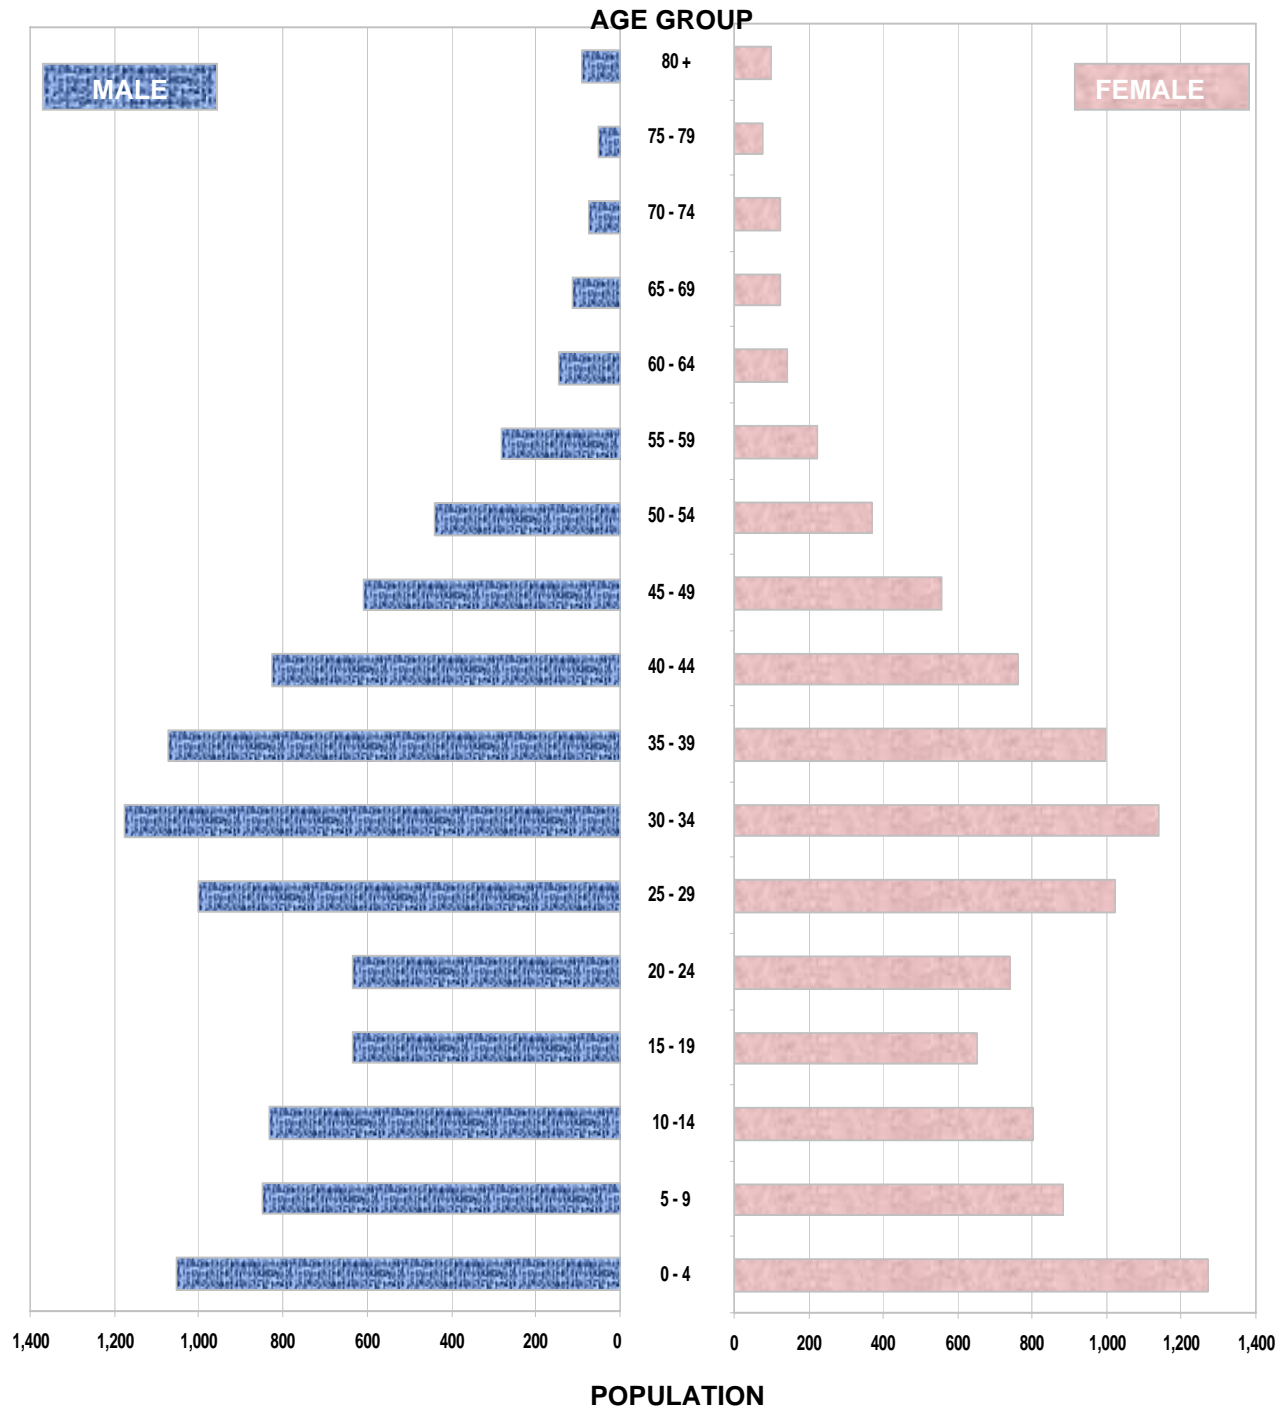

TOTAL POPULATION BY AGE GROUP AND SEX, 2001

Source: TCI 2001 Population and Housing Census