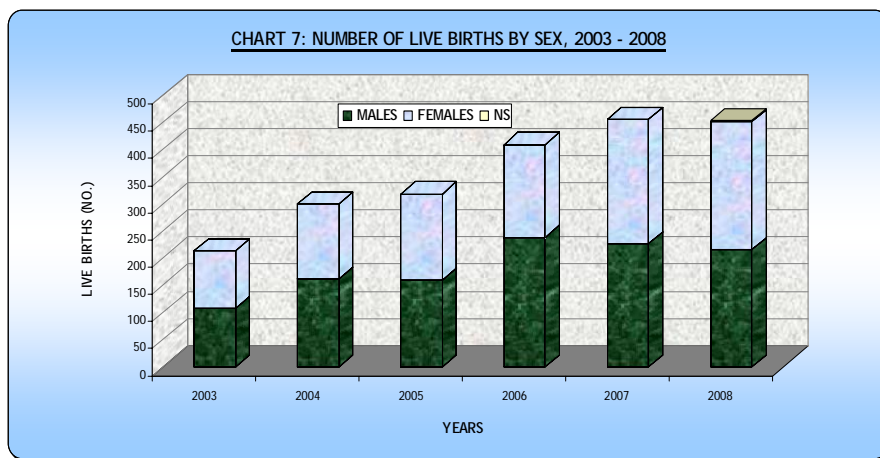

TABLE 3: NUMBER AND PERCENT OF LIVE BIRTHS AND CRUDE BIRTH RATE BY SEX (2003 - 2008)

YEAR	FEMALE		FEMALE CBR	MALE		MALE CBR	N.S.		TOTAL NO.	TOTAL CBR
	NO.	%		NO.	%		NO.	%		
2003	107	50.23	8.47	106	49.77	8.47	0	0.00	213	8.47
2004	162	54.00	11.73	138	46.00	10.08	0	0.00	300	10.91
2005	160	50.31	10.41	158	49.69	10.37	0	0.00	318	10.39
2006	238	58.19	14.27	171	41.81	10.35	0	0.00	409	12.32
2007	227	49.89	13.48	228	50.11	12.65	0	0.00	455	13.05
2008	215	47.67	n.a.	236	52.33	n.a.	2	0.44	451	12.38

Source: Register of Births, Deaths and Marriages

Source: Table3