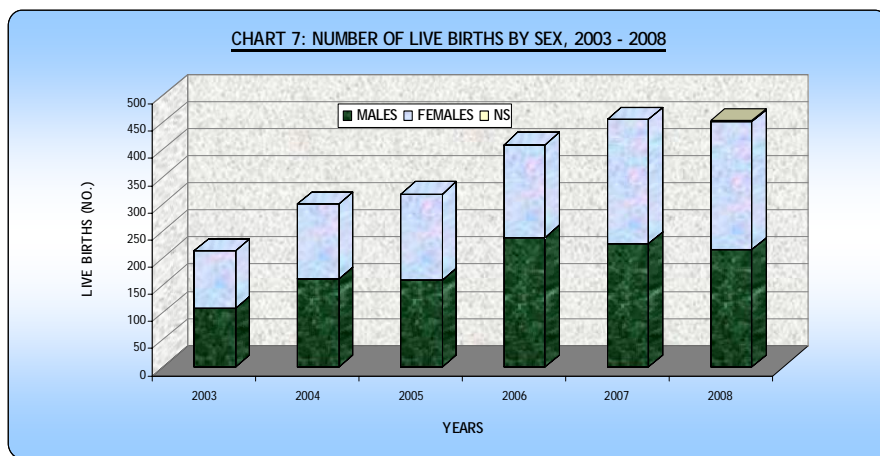

TABLE 3: NUMBER AND PERCENT OF LIVE BIRTHS AND CRUDE BIRTH RATE BY SEX (2003 - 2008)

YEAR	FEMALE		FEMALE CBR	MALE		MALE CBR	N.S.		TOTAL NO.	TOTAL CBR
	NO.	%		NO.	%		NO.	%		
2003	107	50.23	8.47	106	49.77	8.47	0	0.00	213	8.47
2004	162	54.00	11.73	138	46.00	10.08	0	0.00	300	10.91
2005	160	50.31	10.41	158	49.69	10.37	0	0.00	318	10.39
2006	238	58.19	14.27	171	41.81	10.35	0	0.00	409	12.32
2007	227	49.89	13.48	228	50.11	12.65	0	0.00	455	13.05
2008	215	47.67	n.a.	236	52.33	n.a.	2	0.44	451	12.38

Source: Register of Births, Deaths and Marriages

Source: Table3