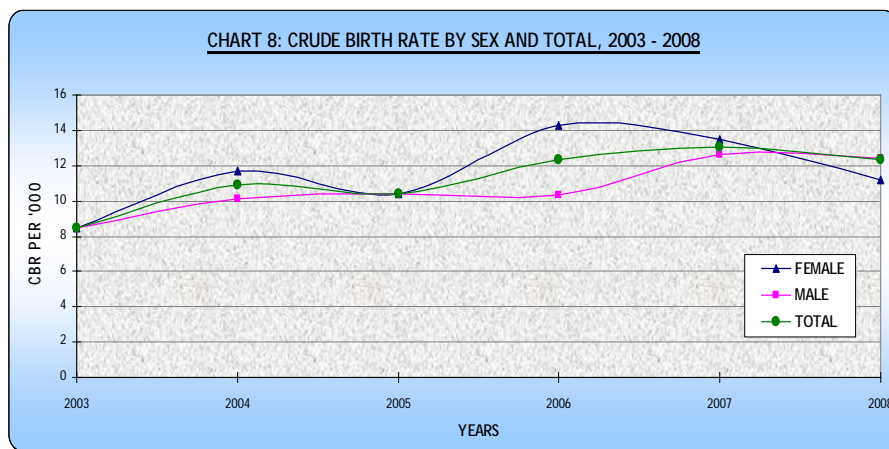

Source: Table 3